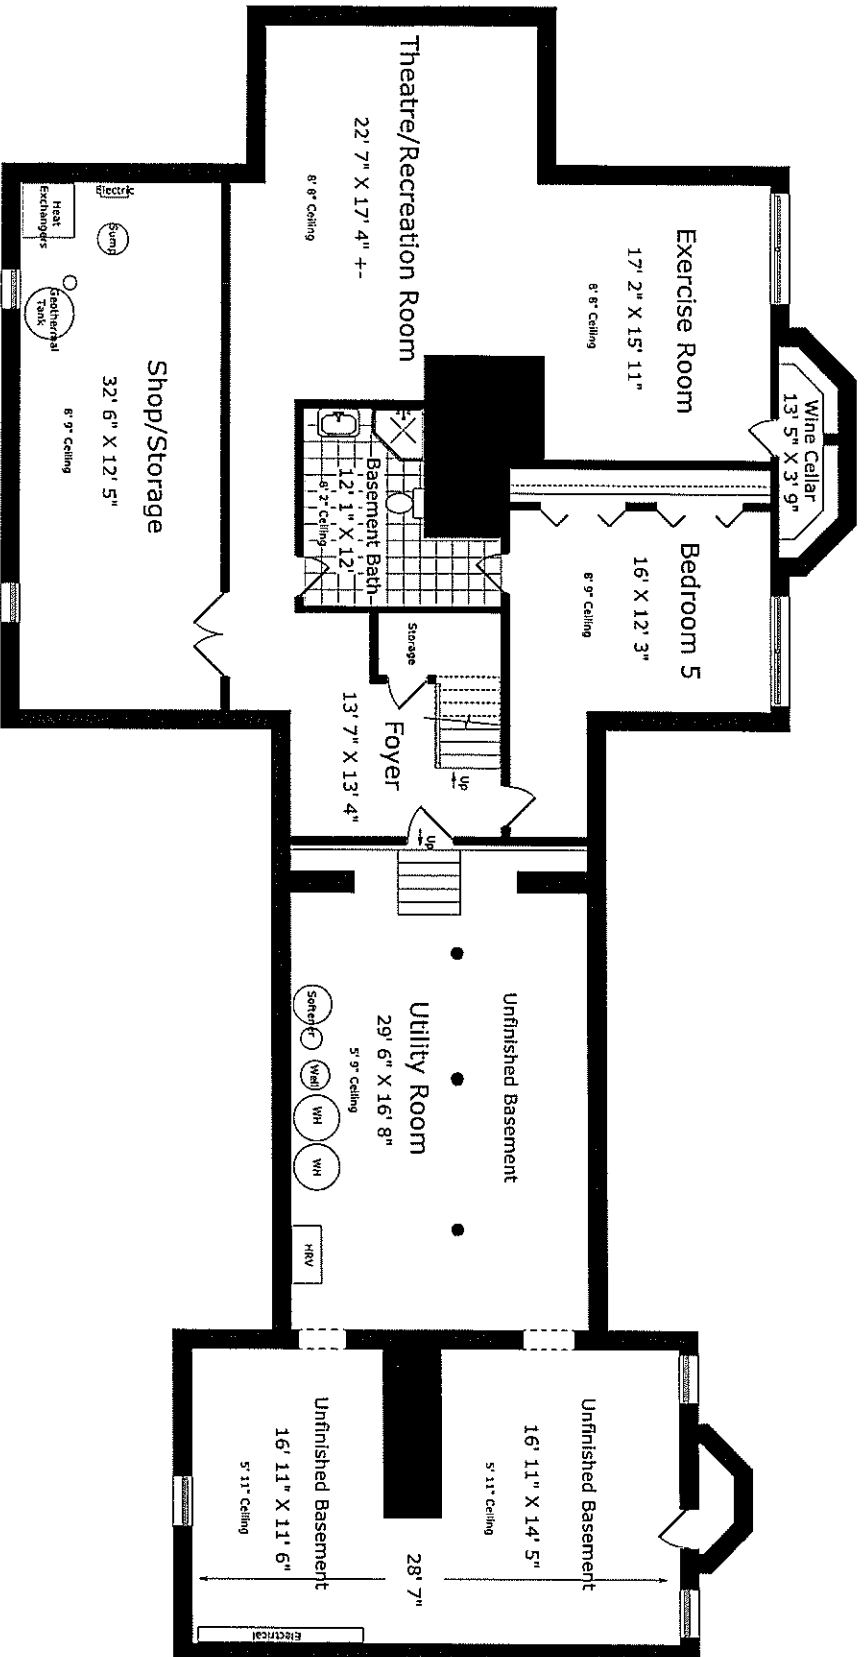

161 13 Kennedy Road, Caledon

Basement Approximately 3264 Sq. Ft.

Prepared by: Sygnus Measuring 416-254-7803 Note: Not To Scale. Actual usable floor space may vary from the stated floor area.